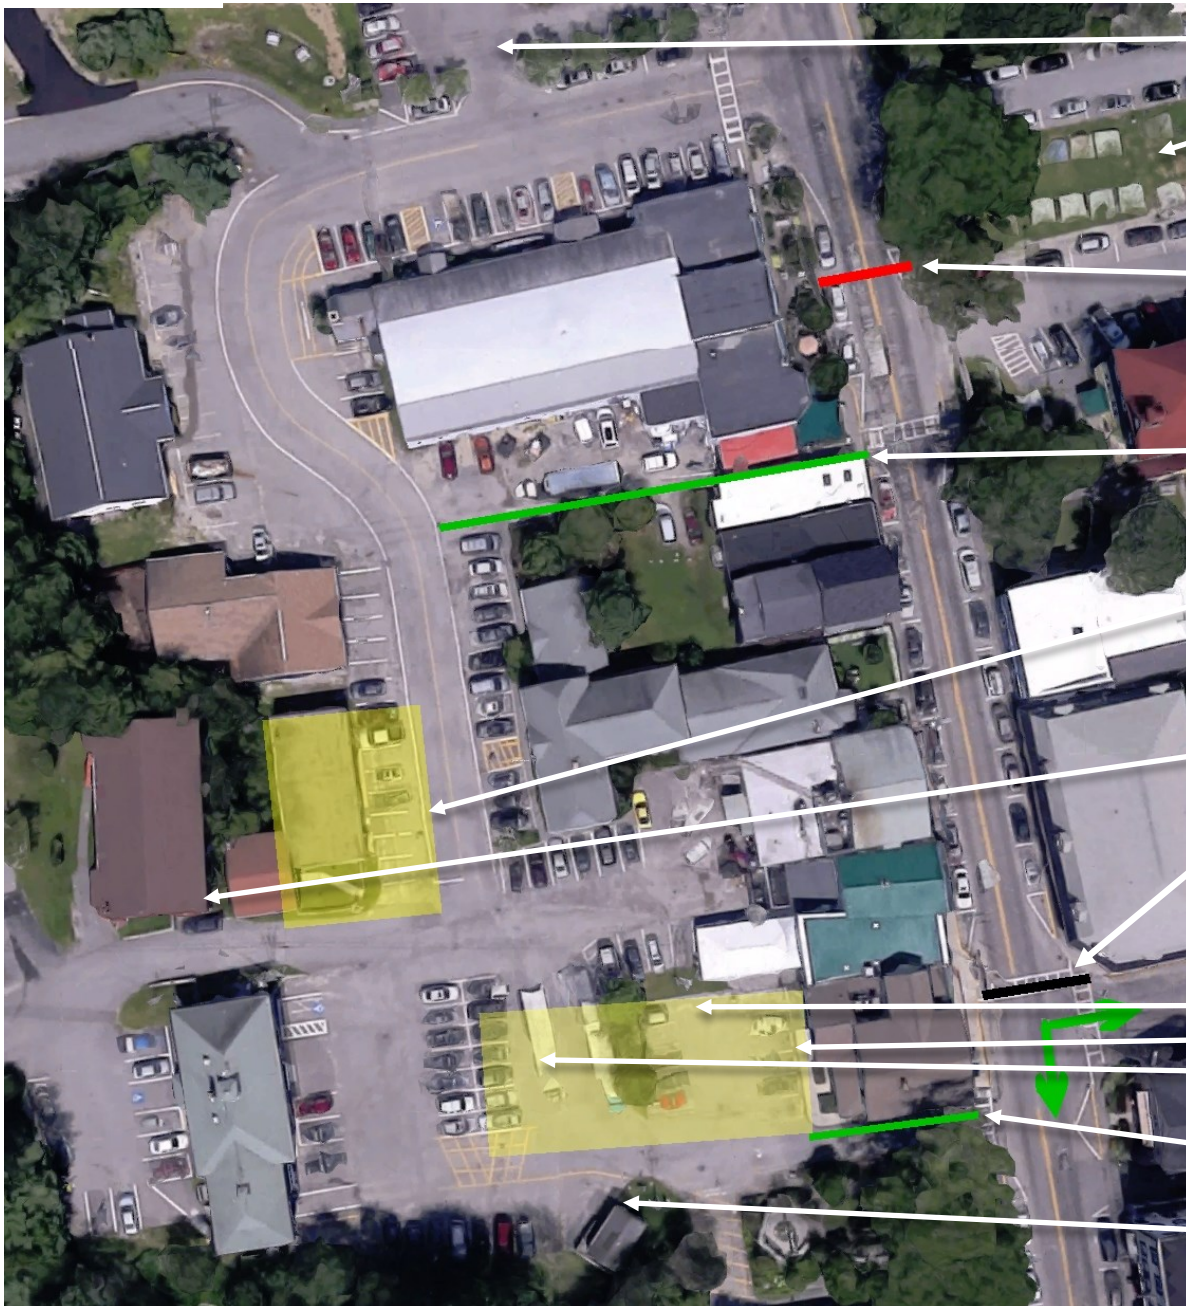

# Southwest Harbor Finish Line Festival

- Shuttle busses
- Pemetic Green
- Finish Line
- Pedestrian Walkway
- Beer Garden
- Bag Pickup & Massage
- Main St closed
- 1922 Detroit Electric Music Stage
- Food Court
- Pedestrian Walkway
- Restrooms

## ANN'S POINT INN